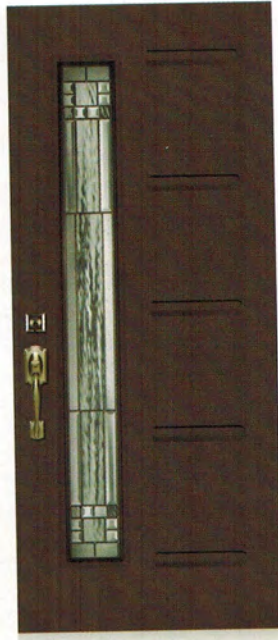

AMSTERDAM II

AMSTERDAM II STANDARD SIZES AVAILABLE

Available Transoms

SUNNINGDALE

SUNNINGDALE SN-2248

SUNNINGDALE GLASS DETAILS

A	Clear Bevel
B	Grey Water
C	Seedy
D	Pinhead
E	Zinc Caming

Privacy Level

See opposite page for additional glass sizes for this collection.

SUNNINGDALE

SN-2217

SN-764

SN-764

SN-2214

SN-848

SN-2248