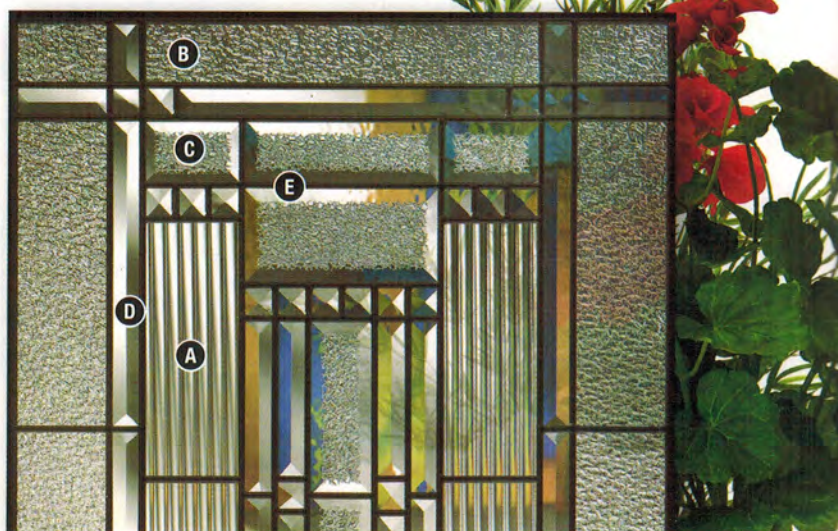

KINGSTON

KINGSTON GLASS DETAILS

A	1/2" Reeded
B	Grantite
C	Sparkolite Bevel
D	Clear Bevel
E	Patina or Black Chrome Caming

Privacy Level

See opposite page for additional glass sizes for this collection.