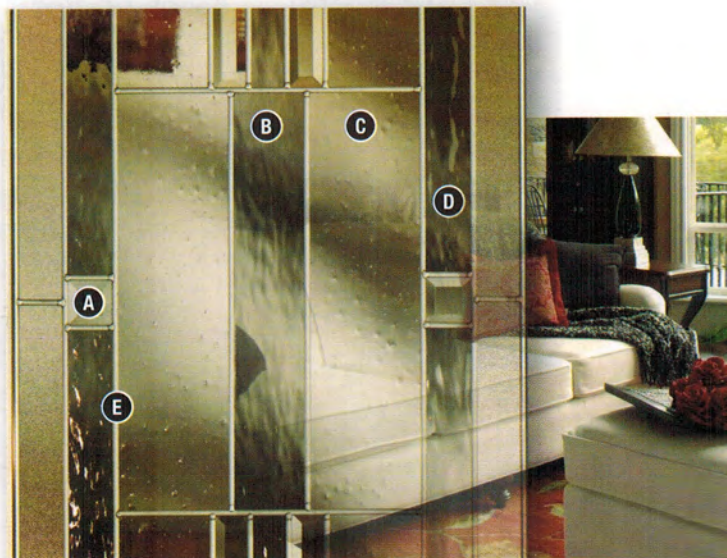

SUNNINGDALE

SUNNINGDALE GLASS DETAILS

A	Clear Bevel
B	Grey Water
C	Seedy
D	Pinhead
E	Zinc Caming

Privacy Level

See opposite page for additional glass sizes for this collection.