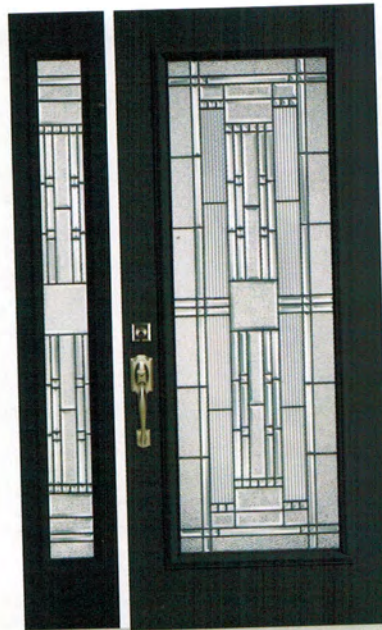

Privacy Level

See opposite page for additional glass sizes for this collection.

TRADITIONAL GLASS COLLECTION

KINGSTON

KI-836

KI-2236

KI-764

KI-2217

KI-848

KI-2248

KI-764

KI-2264

KI-2214

KINGSTON STANDARD SIZES AVAILABLE

Available Transoms

LISBON