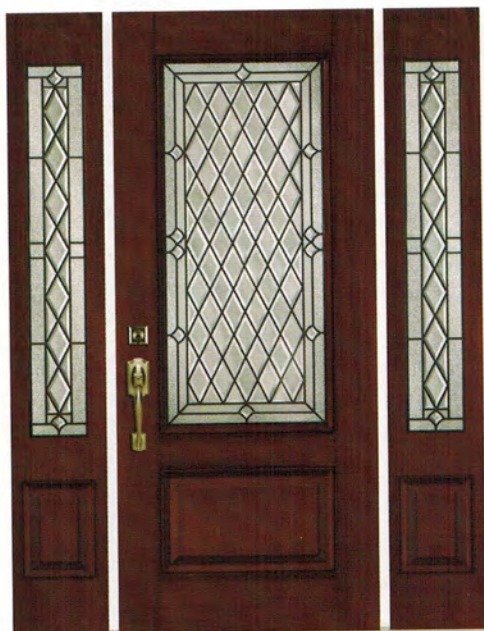

LISBON

LB-848

LB-2248