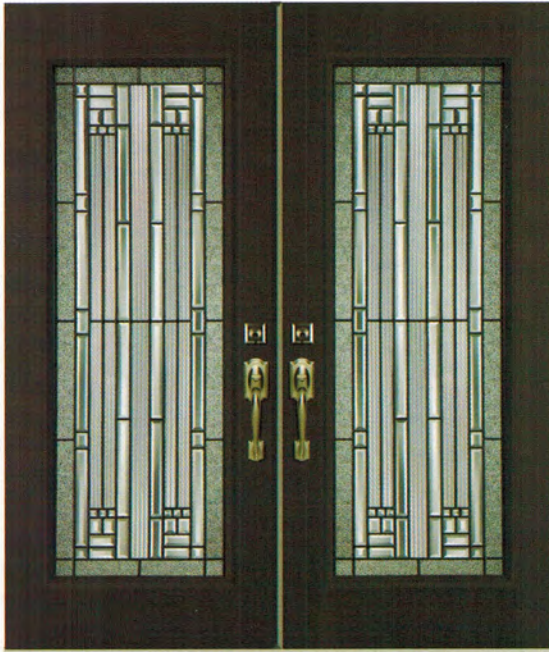

GLACIER

GL-2264

GLACIER GLASS DETAILS

- A Clear Bevel
- B Sparkolite
- C 1/8" Reed
- D Patina Caming

Privacy Level

See opposite page for additional glass sizes for this collection.

GLACIER

GL-2264