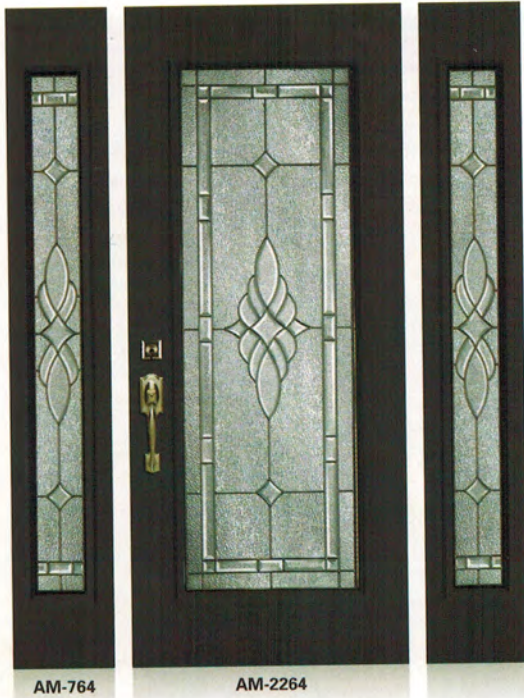

AMSTERDAM II