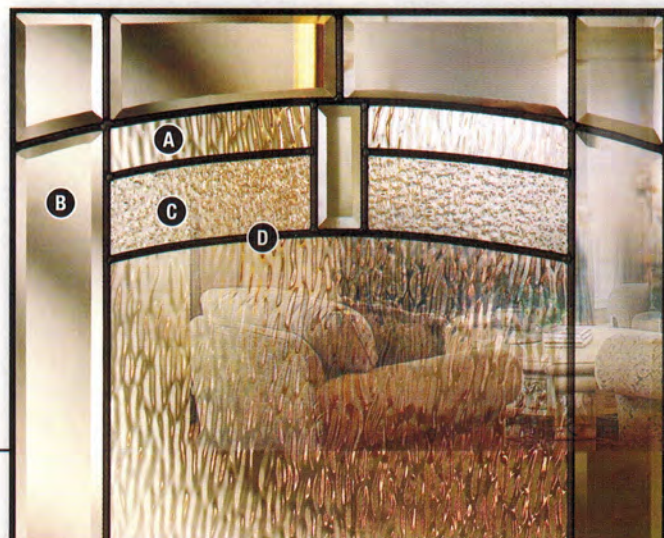

LB-764

LB-2217

LISBON STANDARD SIZES AVAILABLE

Available Transoms

PINEVALLEY GLASS DETAILS

- A Clear Water
- B Clear Bevel
- C Granite Glass
- D Patina Caming

Privacy Level

See opposite page for additional glass sizes for this collection.