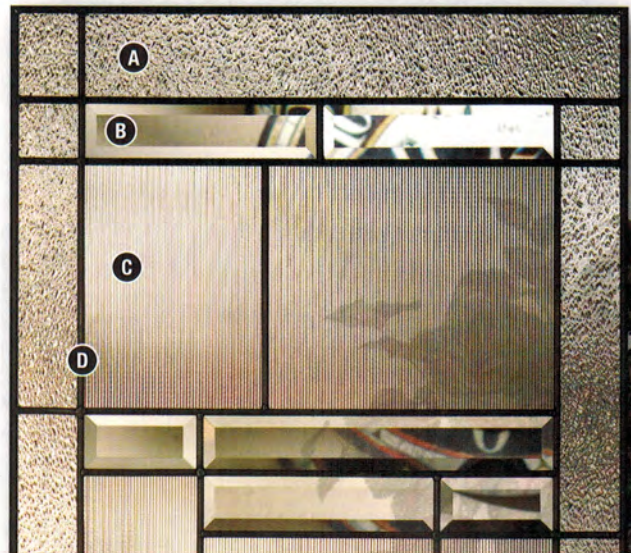

See opposite page for additional glass sizes for this collection.