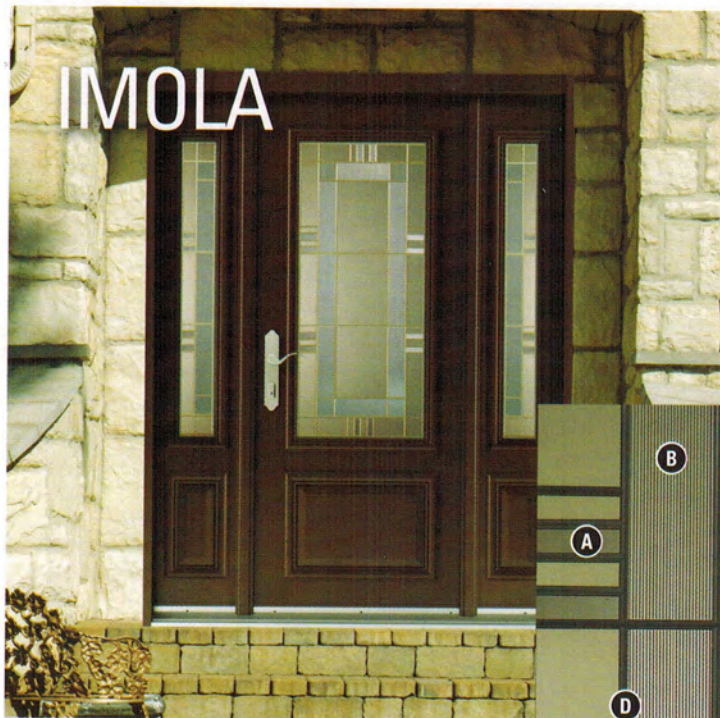

IMOLA GLASS DETAILS

- A Transparent Bronze
- B Narrow Reeded
- C Bronze Acid Etched
- D Pewter Caming

Privacy Level

DELANO GLASS DETAILS

- A White Acid Etched Bevel
- B Stainless Caming

Privacy Level