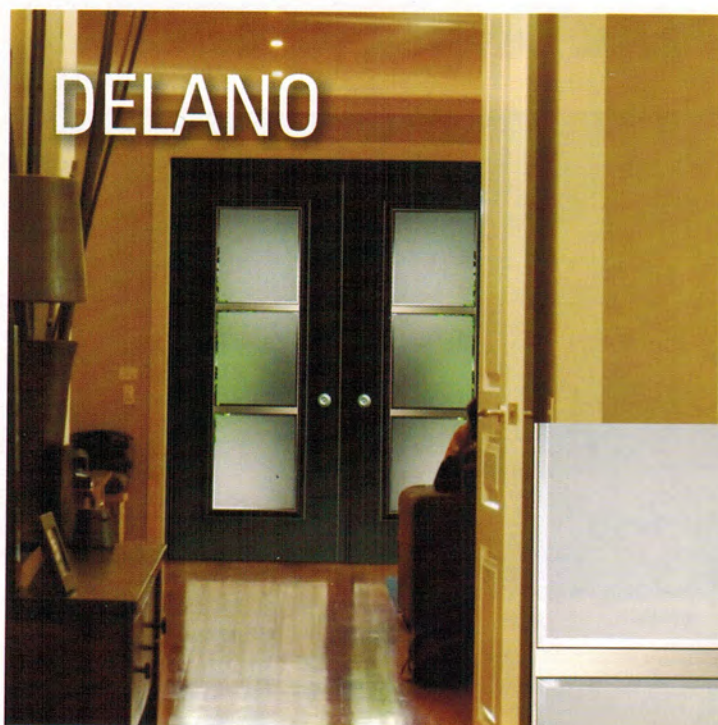

Privacy Level

IMOLA GLASS DETAILS

- A Transparent Bronze
- B Narrow Reeded
- C Bronze Acid Etched
- D Pewter Caming

Privacy Level

DELANO GLASS DETAILS

- A White Acid Etched Bevel
- B Stainless Caming

Privacy Level