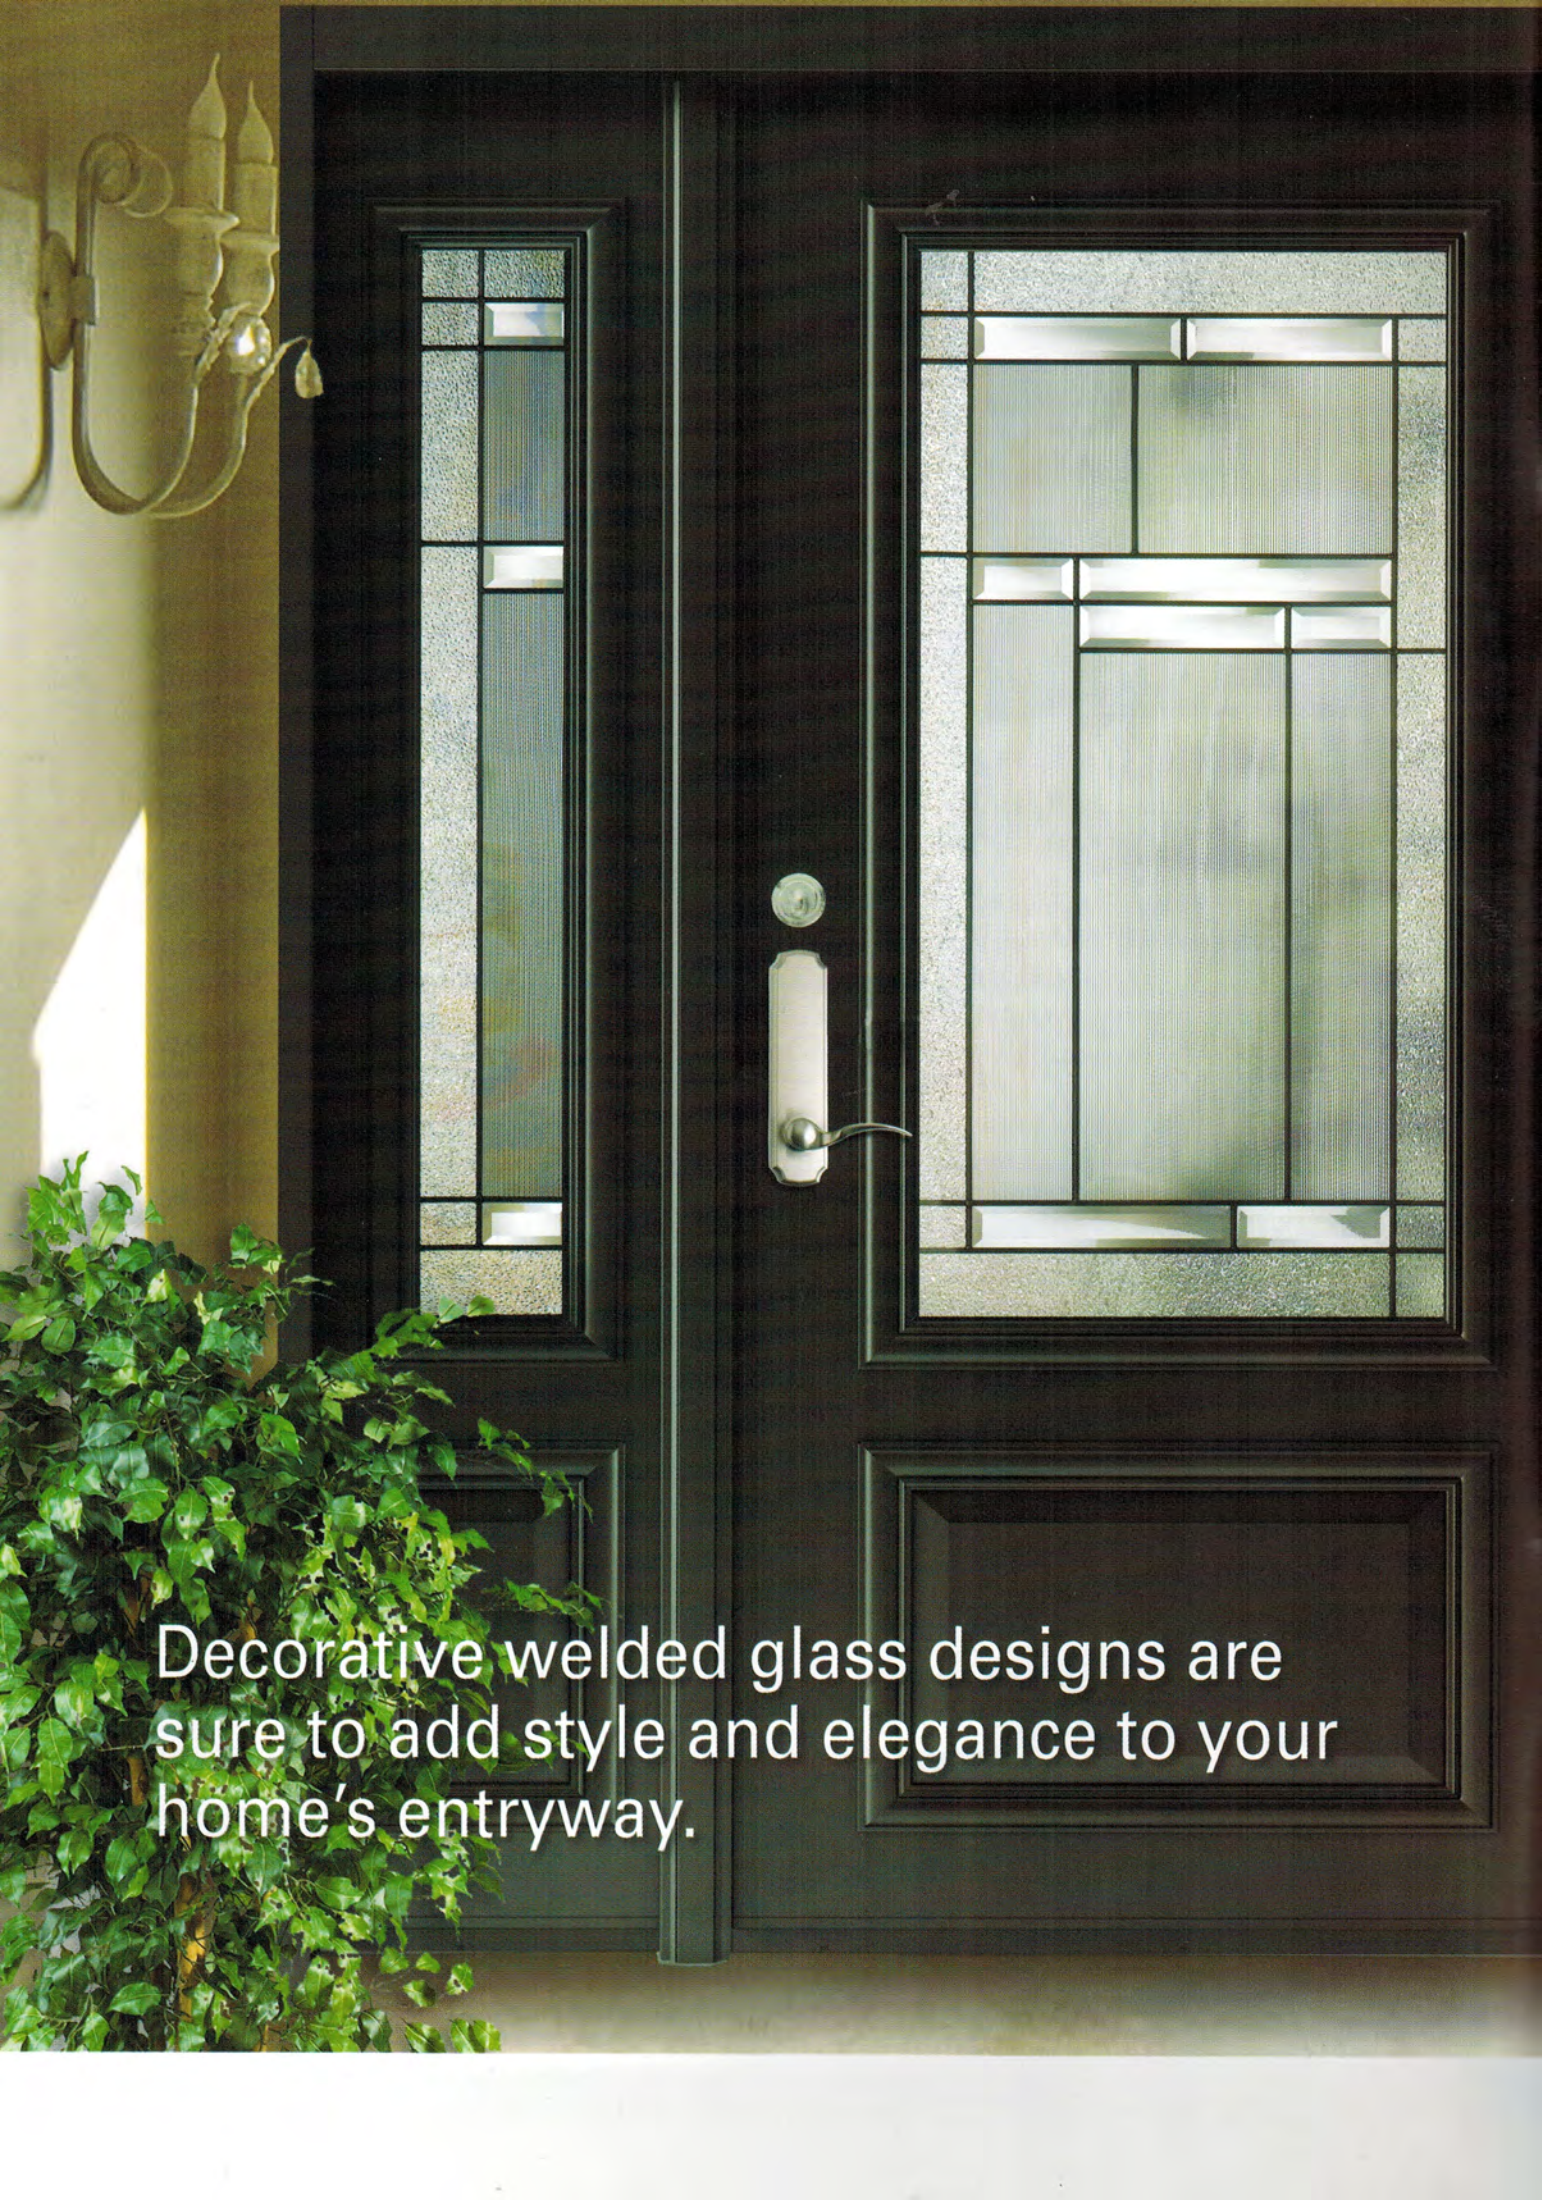

Decorative welded glass designs are sure to add style and elegance to your home's entryway.

TRADITIONAL GLASS COLLECTION

Our "Traditional Collection" appeals to the traditionalist at heart. Celebrating classic, old-world design aesthetics, this series of glass designs is sure to add an air of timelessness and elegance to any home.