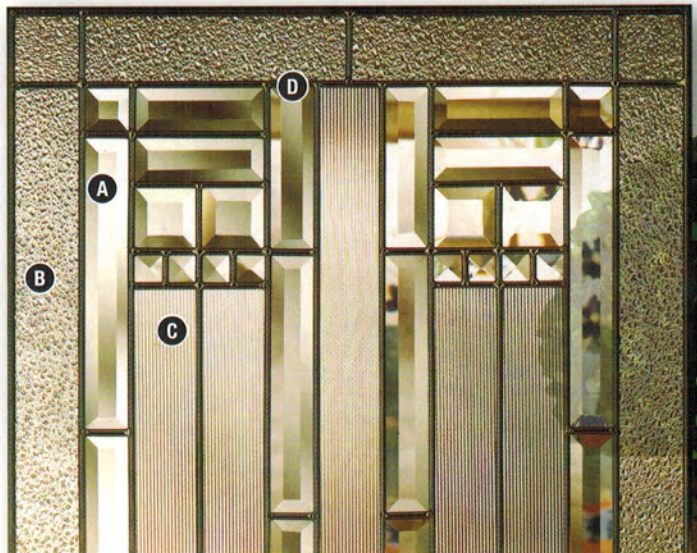

GLACIER

GL-2264

GLACIER GLASS DETAILS

- A Clear Bevel
- B Sparkolite
- C 1/8" Reed
- D Patina Caming

Privacy Level

See opposite page for additional glass sizes for this collection.

GLACIER

GL-2264