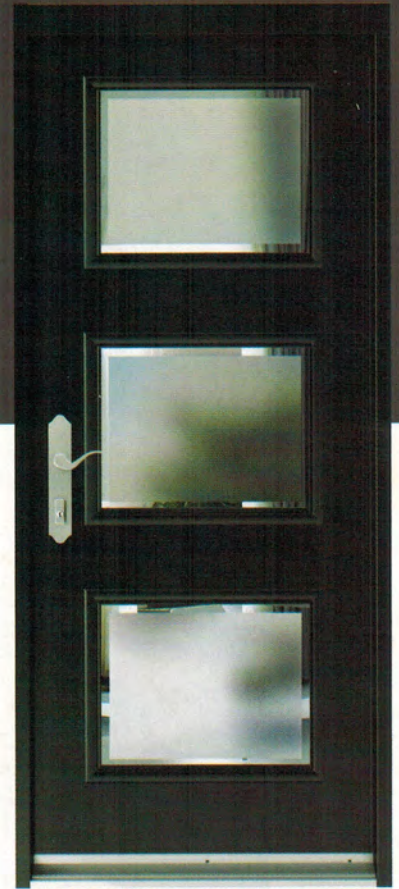

**SANDBLASTED WITH
1/2" CLEAR BORDER**
22x17

All units meet
Energy
Star certification.

SIZES AVAILABLE:

- **FULL SANDBLAST**
- **SANDBLAST WITH 1/2" CLEAR BORDER**
- **SANDBLAST WITH 1" CLEAR BORDER**

12 X 12	22 X 10	8 X 36	22 X 36
8 X 17	22 X 12	8 X 48	22 X 48
22 X 3	22 X 14 7/16	7 X 64	20 X 64
22 X 8	22 X 17	8 X 64	22 X 64
22 X 9	25 X 15	8 X 80	22 X 80