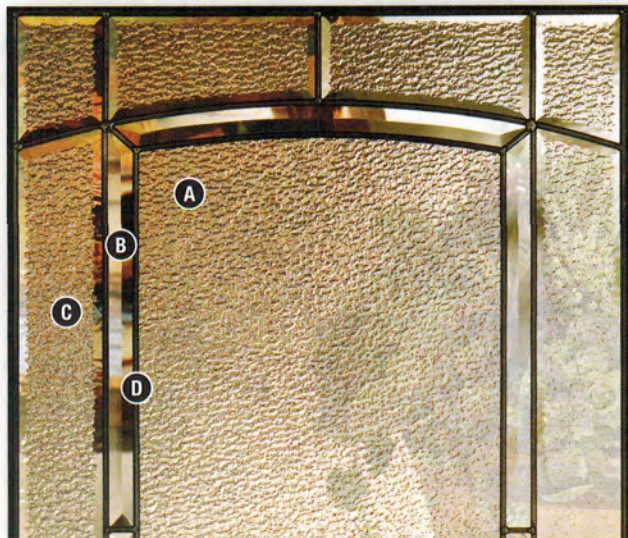

CONCORD

CONCORD GLASS DETAILS

A Granite

B Clear Bevel

C Granite Bevel

D Patina Caming

Privacy Level

1 2 3 4 5 6 7 8 9 10

See opposite page for additional glass sizes for this collection.