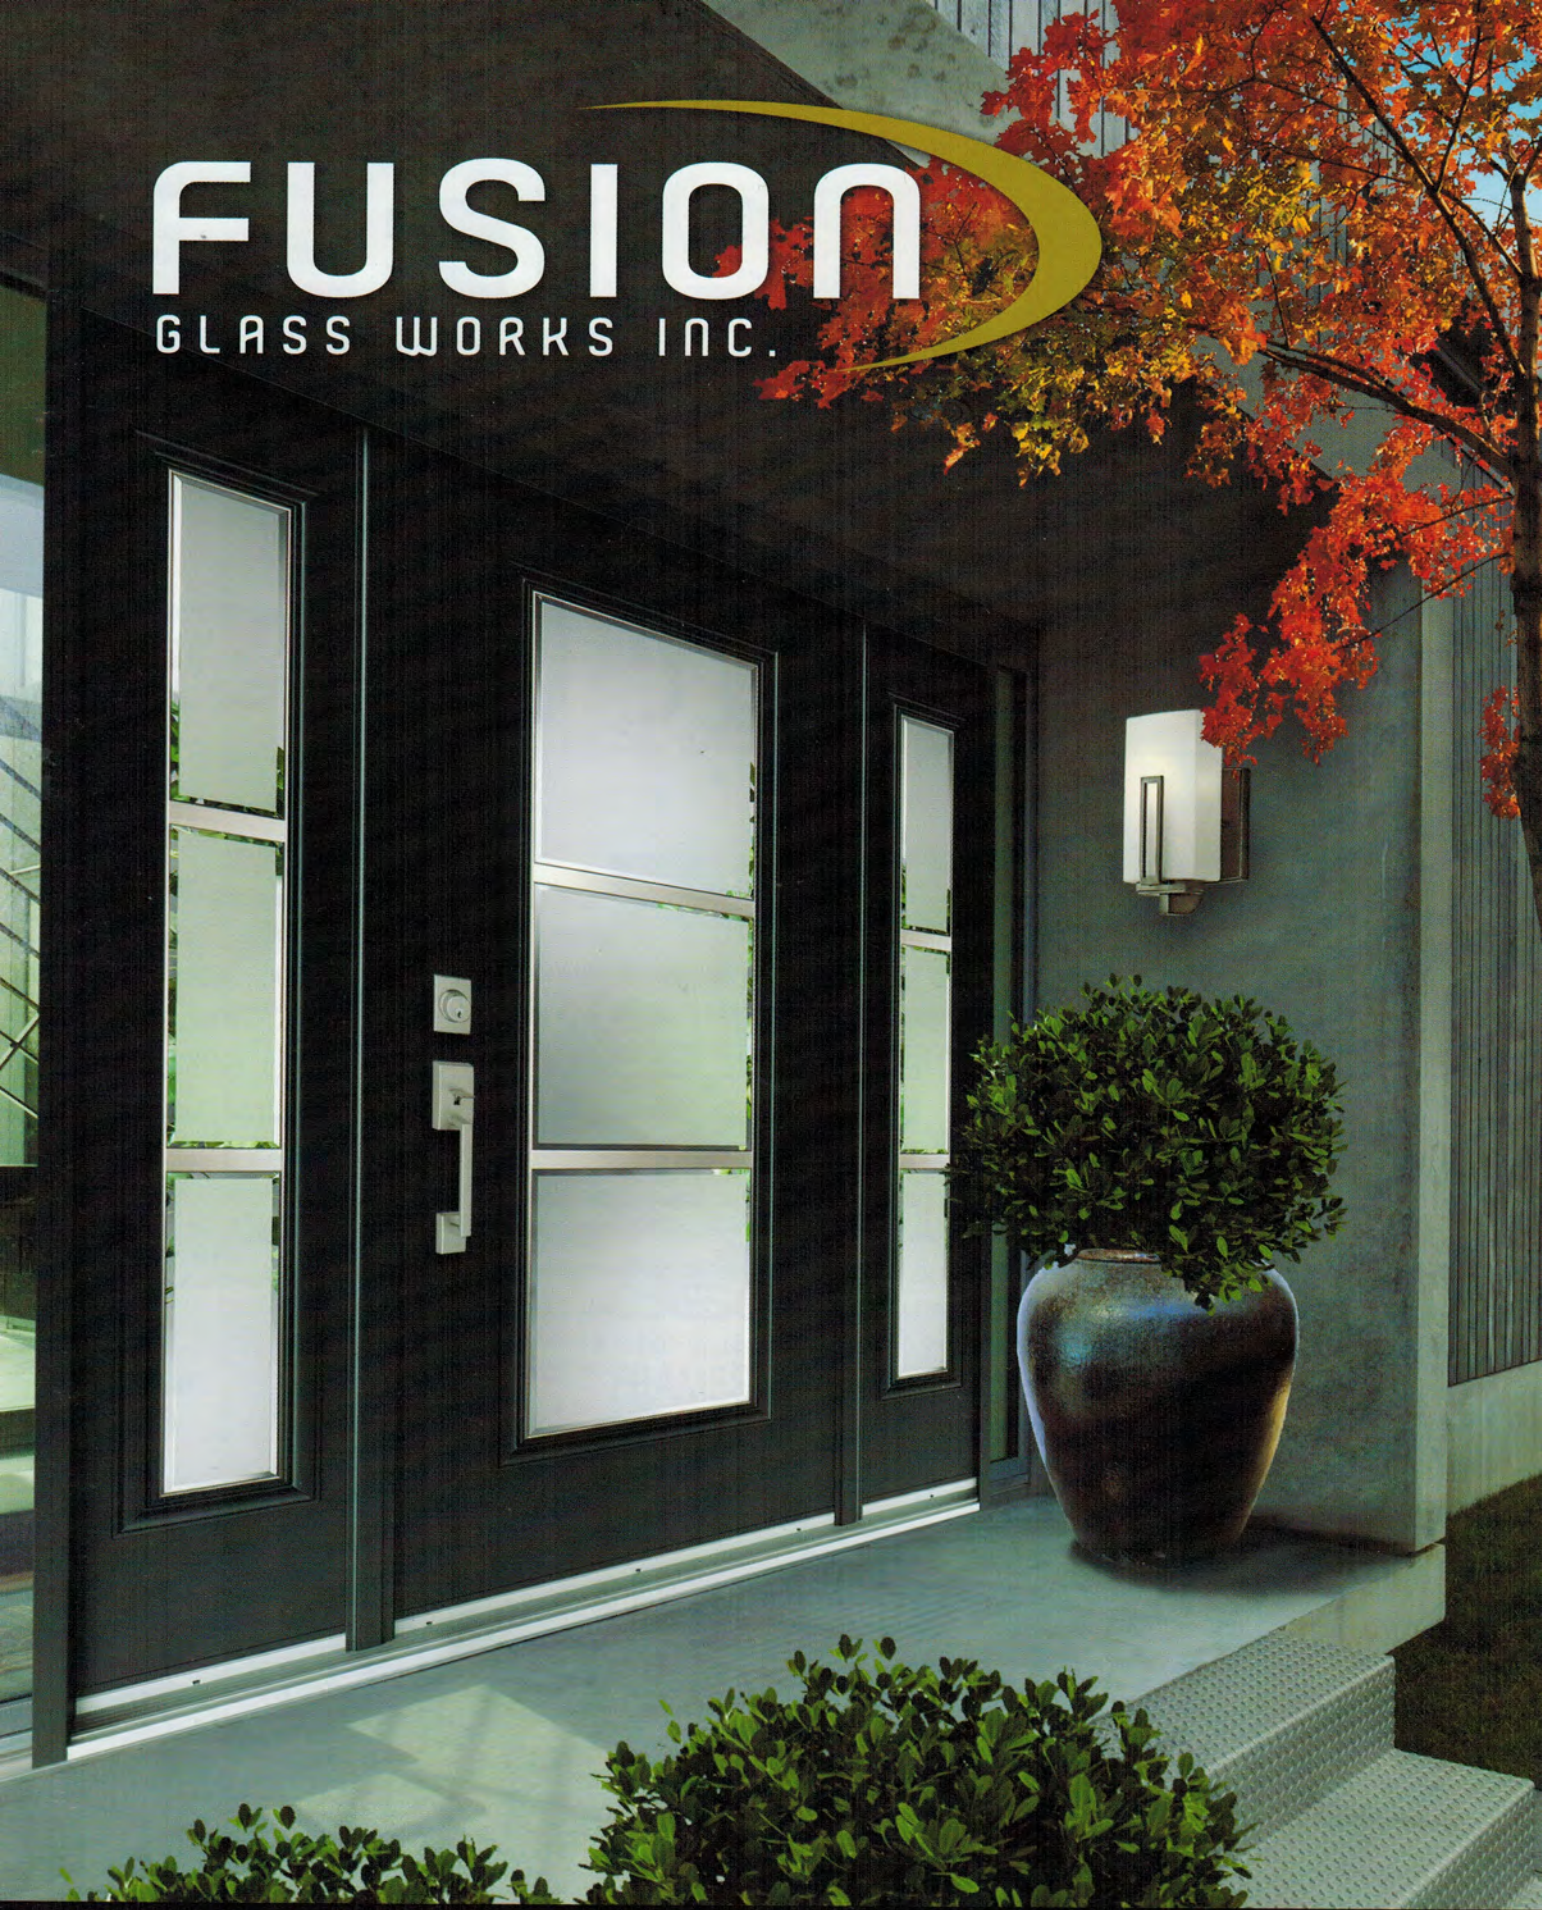

FUSION

GLASS WORKS INC.

Where great ideas come together

About us

Welcome to Fusion Glass Works!

Fusion Glass Works Inc. is proud to introduce our finest hand-crafted decorative glass and wrought iron doorlite collection to you, our esteemed customer! This collection showcases some of our greatest pieces of custom-made decorative glass designs. Each decorative glass design is sure to add a sense of style and elegance to a home's entryway, making a lasting and stylish first impression.