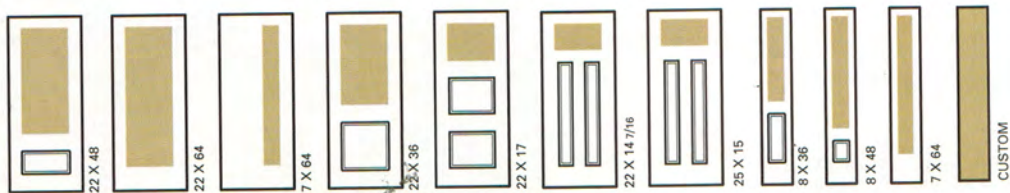

AMSTERDAM II STANDARD SIZES AVAILABLE