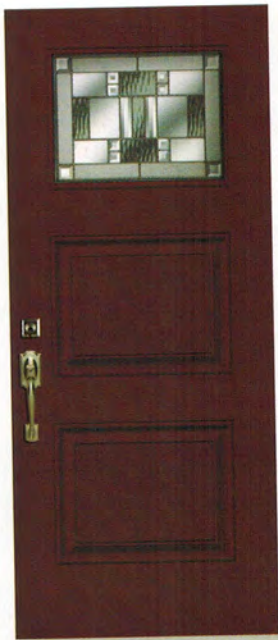

SUNNINGDALE

SN-2217