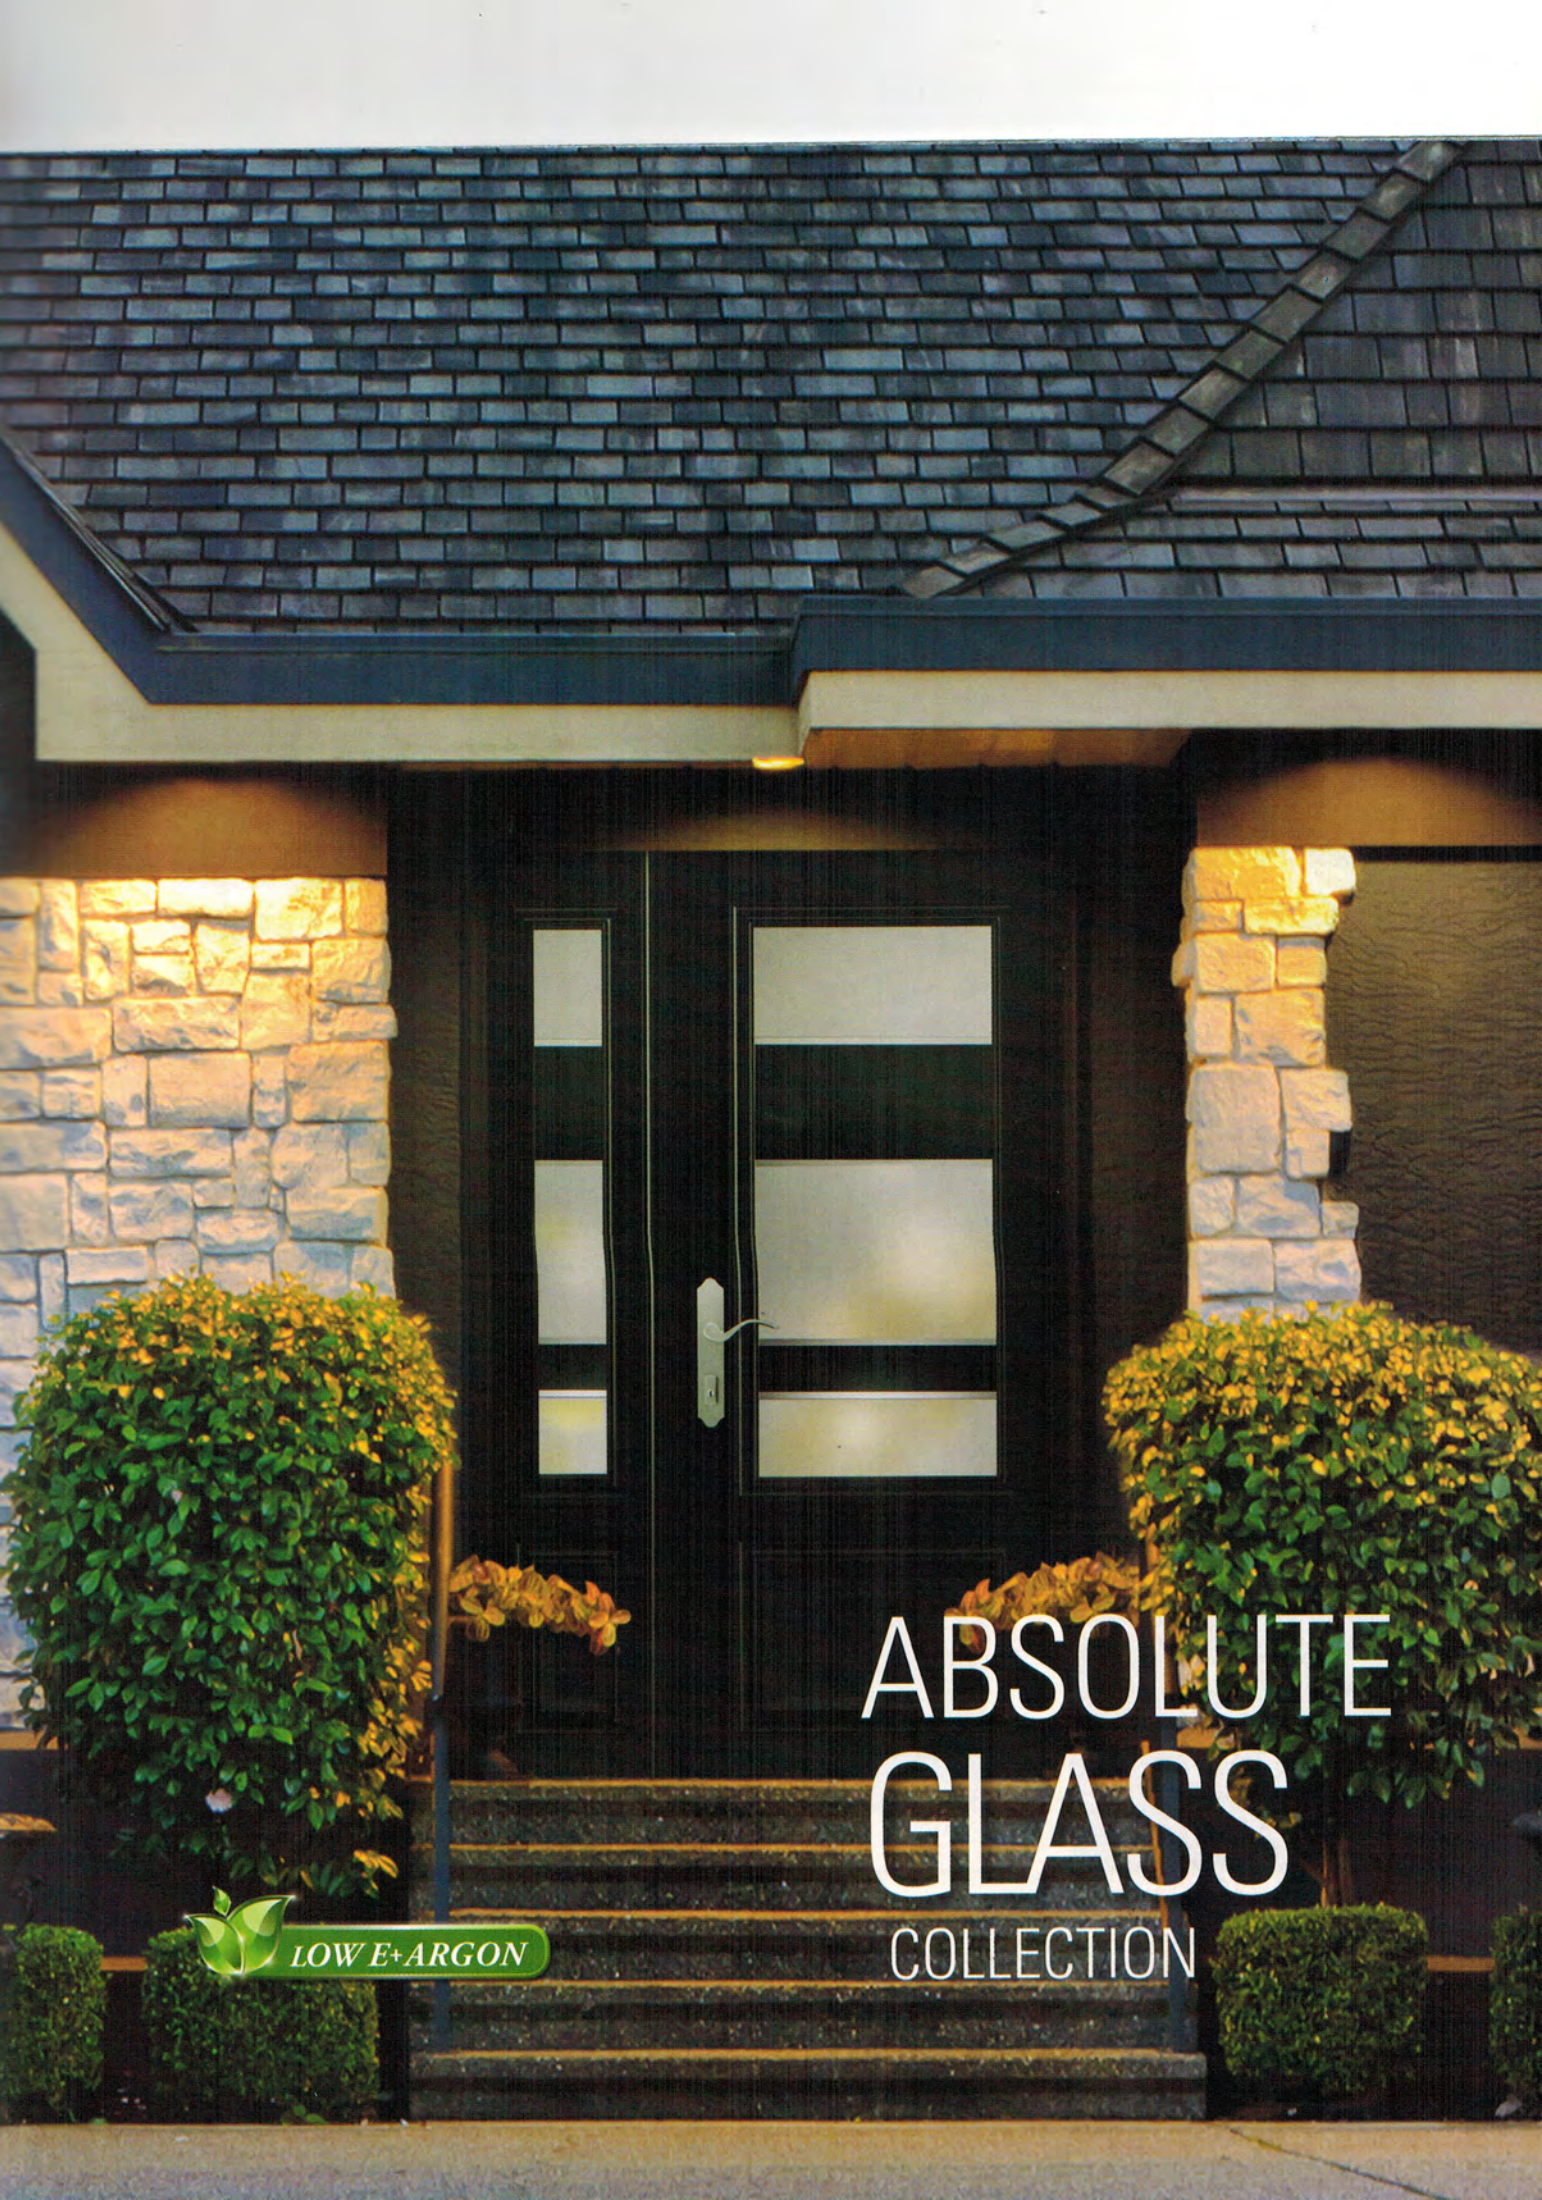

Privacy Level

IMOLA GLASS DETAILS

- A Transparent Bronze
- B Narrow Reeded
- C Bronze Acid Etched
- D Pewter Caming

Privacy Level

DELANO GLASS DETAILS

- A White Acid Etched Bevel
- B Stainless Caming

Privacy Level