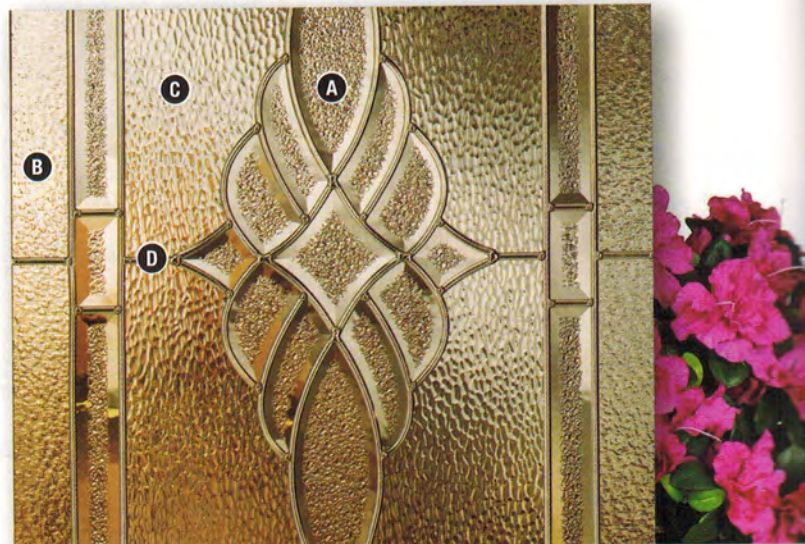

PINE VALLEY STANDARD SIZES AVAILABLE

Available Transoms

AMSTERDAM II

AMSTERDAM AM-2264

AMSTERDAM II GLASS DETAILS

- A Sparklolite Bevel
- B Granite
- C Hammered
- D Zinc Caming

Privacy Level

See opposite page for additional glass sizes for this collection.