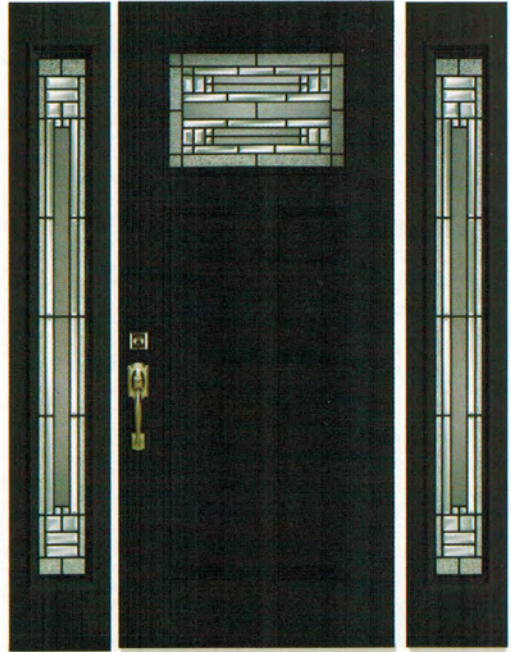

GLACIER

GL-2264

GLACIER GLASS DETAILS

- A Clear Bevel
- B Sparkolite
- C 1/8" Reed
- D Patina Caming

Privacy Level

See opposite page for additional glass sizes for this collection.

GLACIER

GL-2264