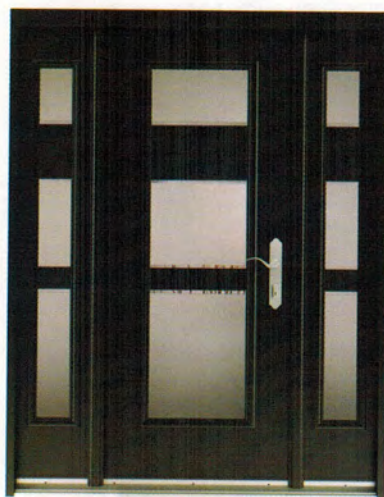

MO-764 MO-2264